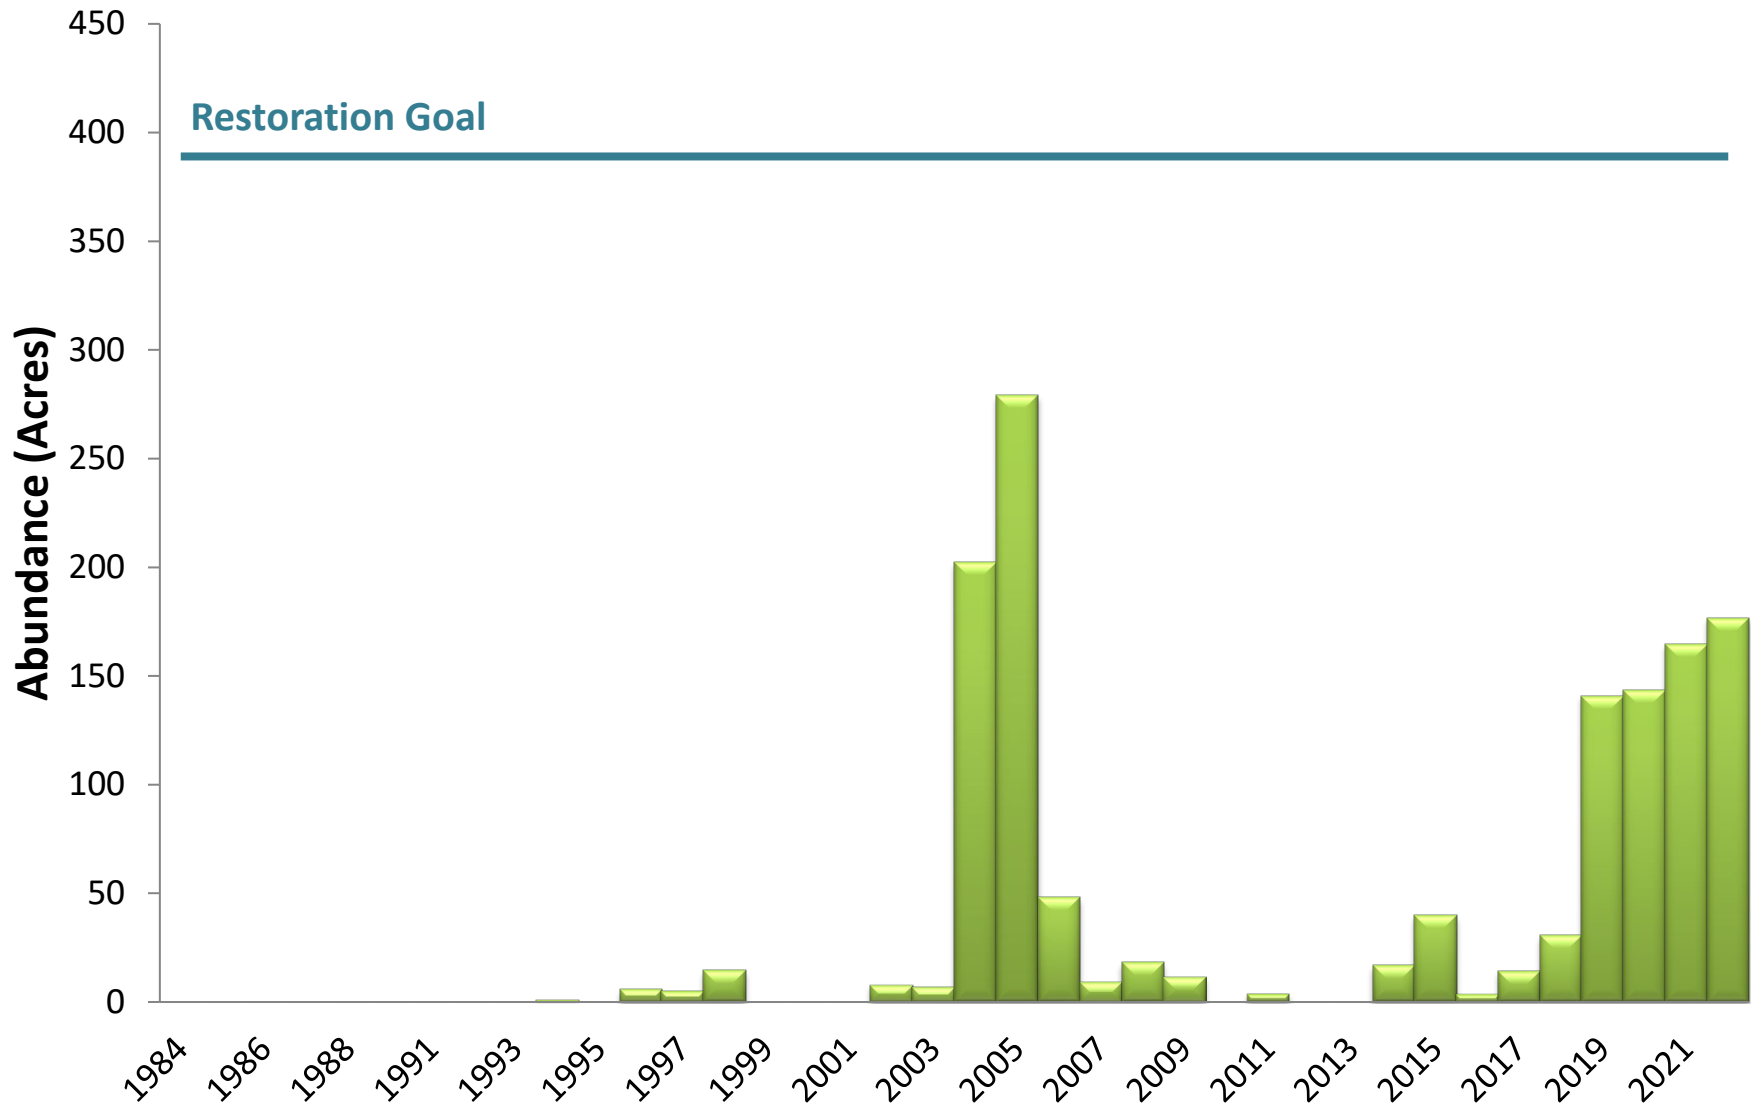

# Patapsco River (Mesohaline)

Partial data for 1999, 2001