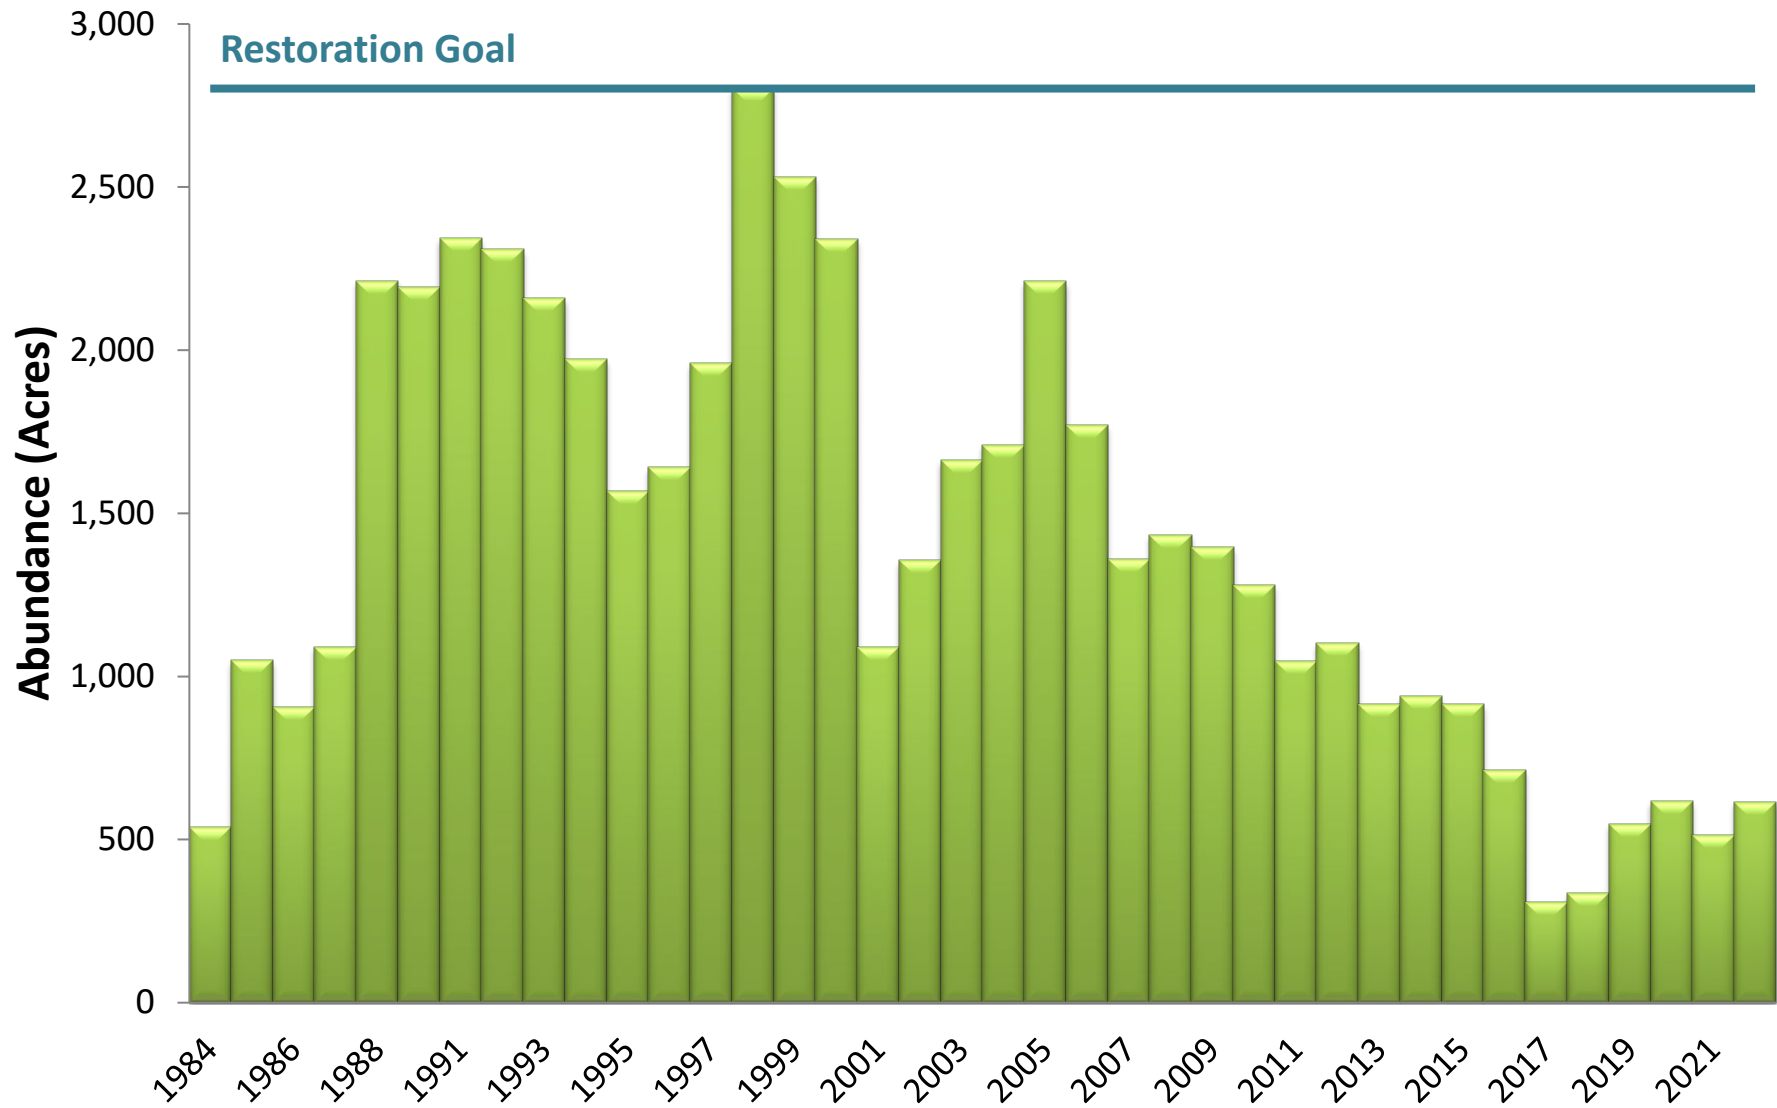

Middle Potomac River (Oligohaline)

Partial data for 1984, 2001, 2011, 2018