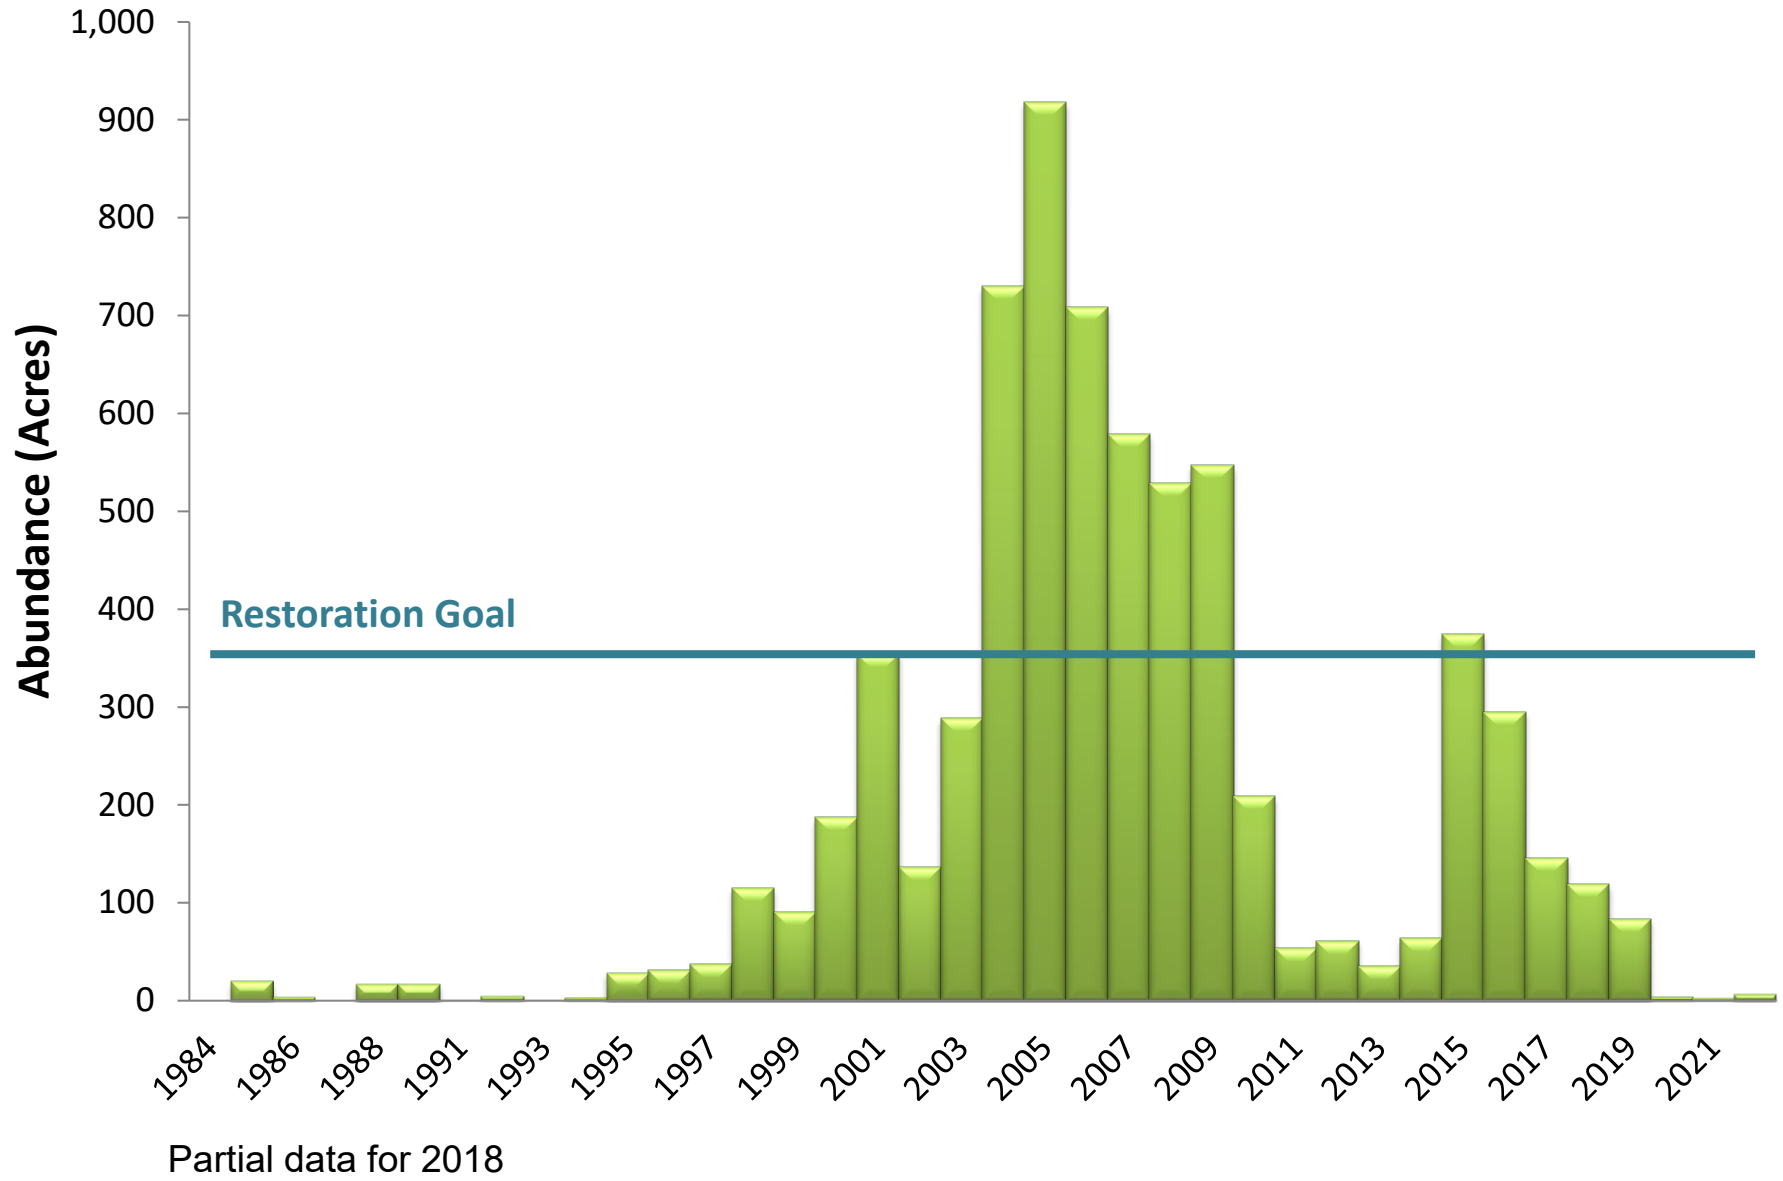

Bohemia River (Oligohaline)

Partial data for 2018