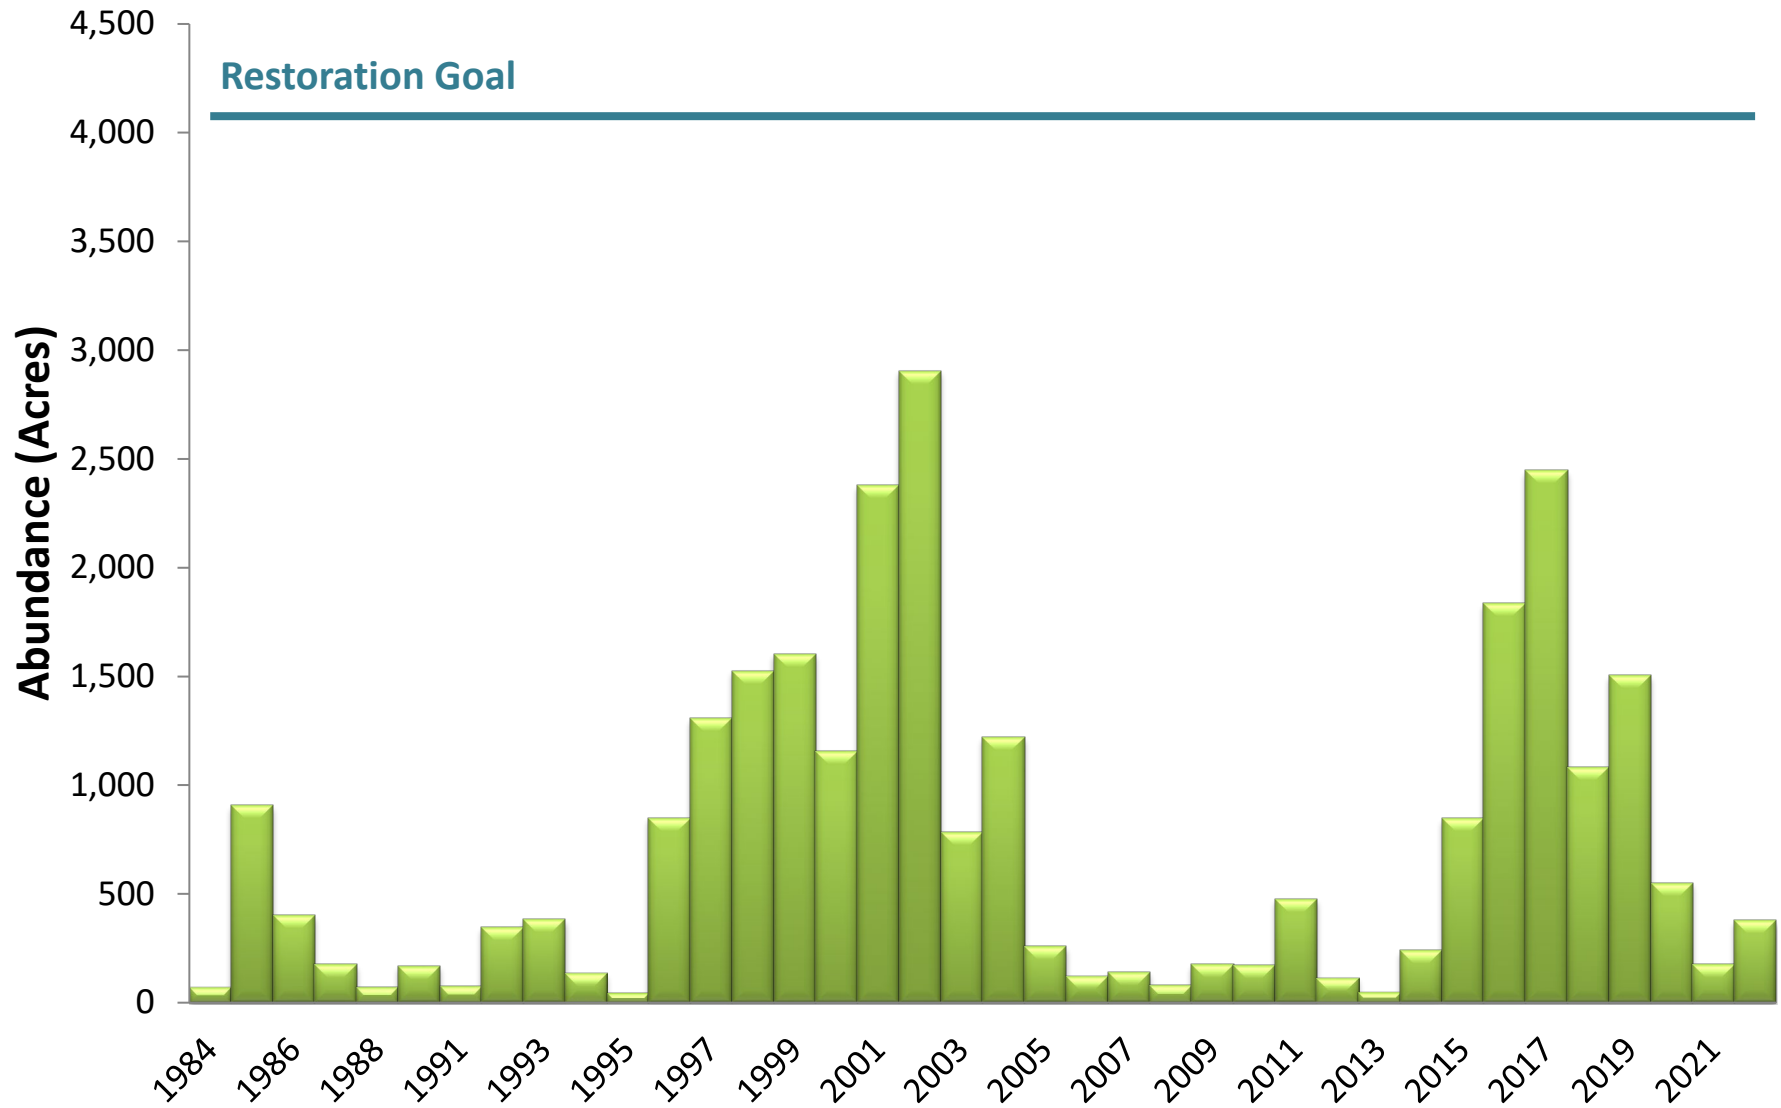

# Little Choptank River (Mesohaline)

Partial data for 2018