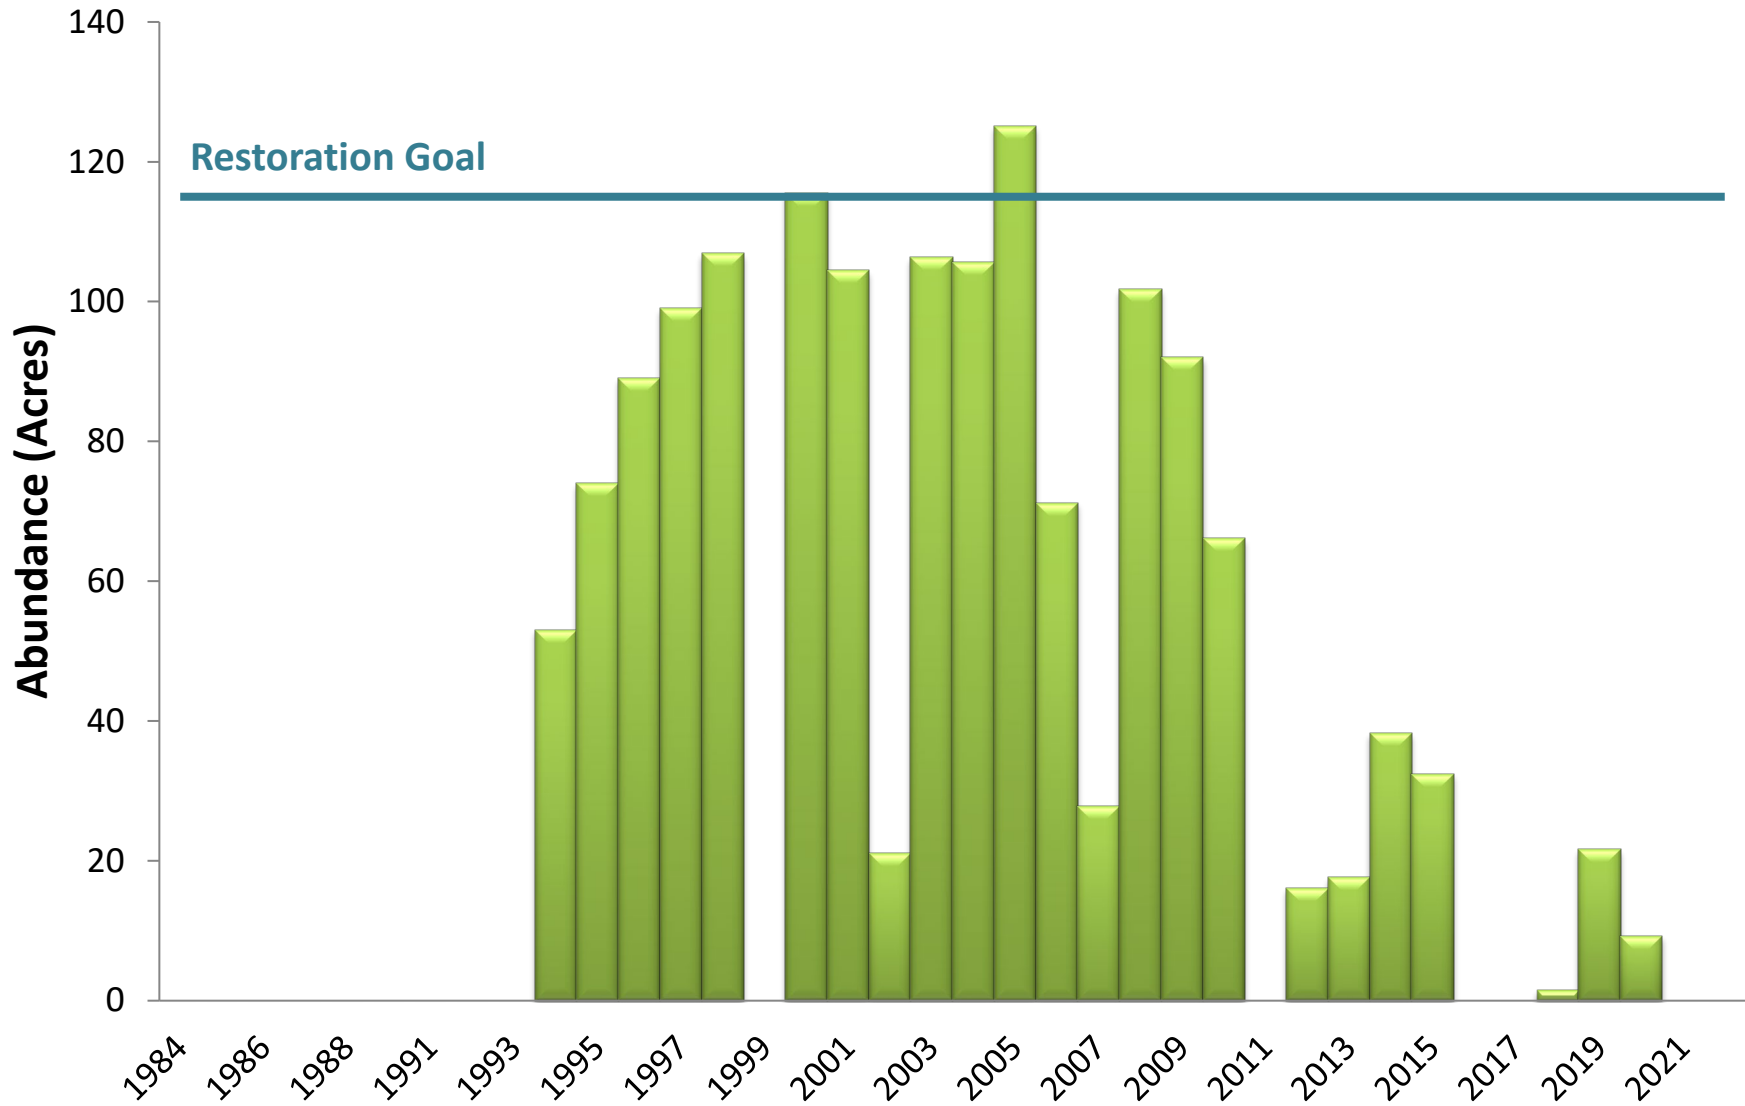

Middle Patuxent River (Oligohaline)

Partial data for 1999, 2011