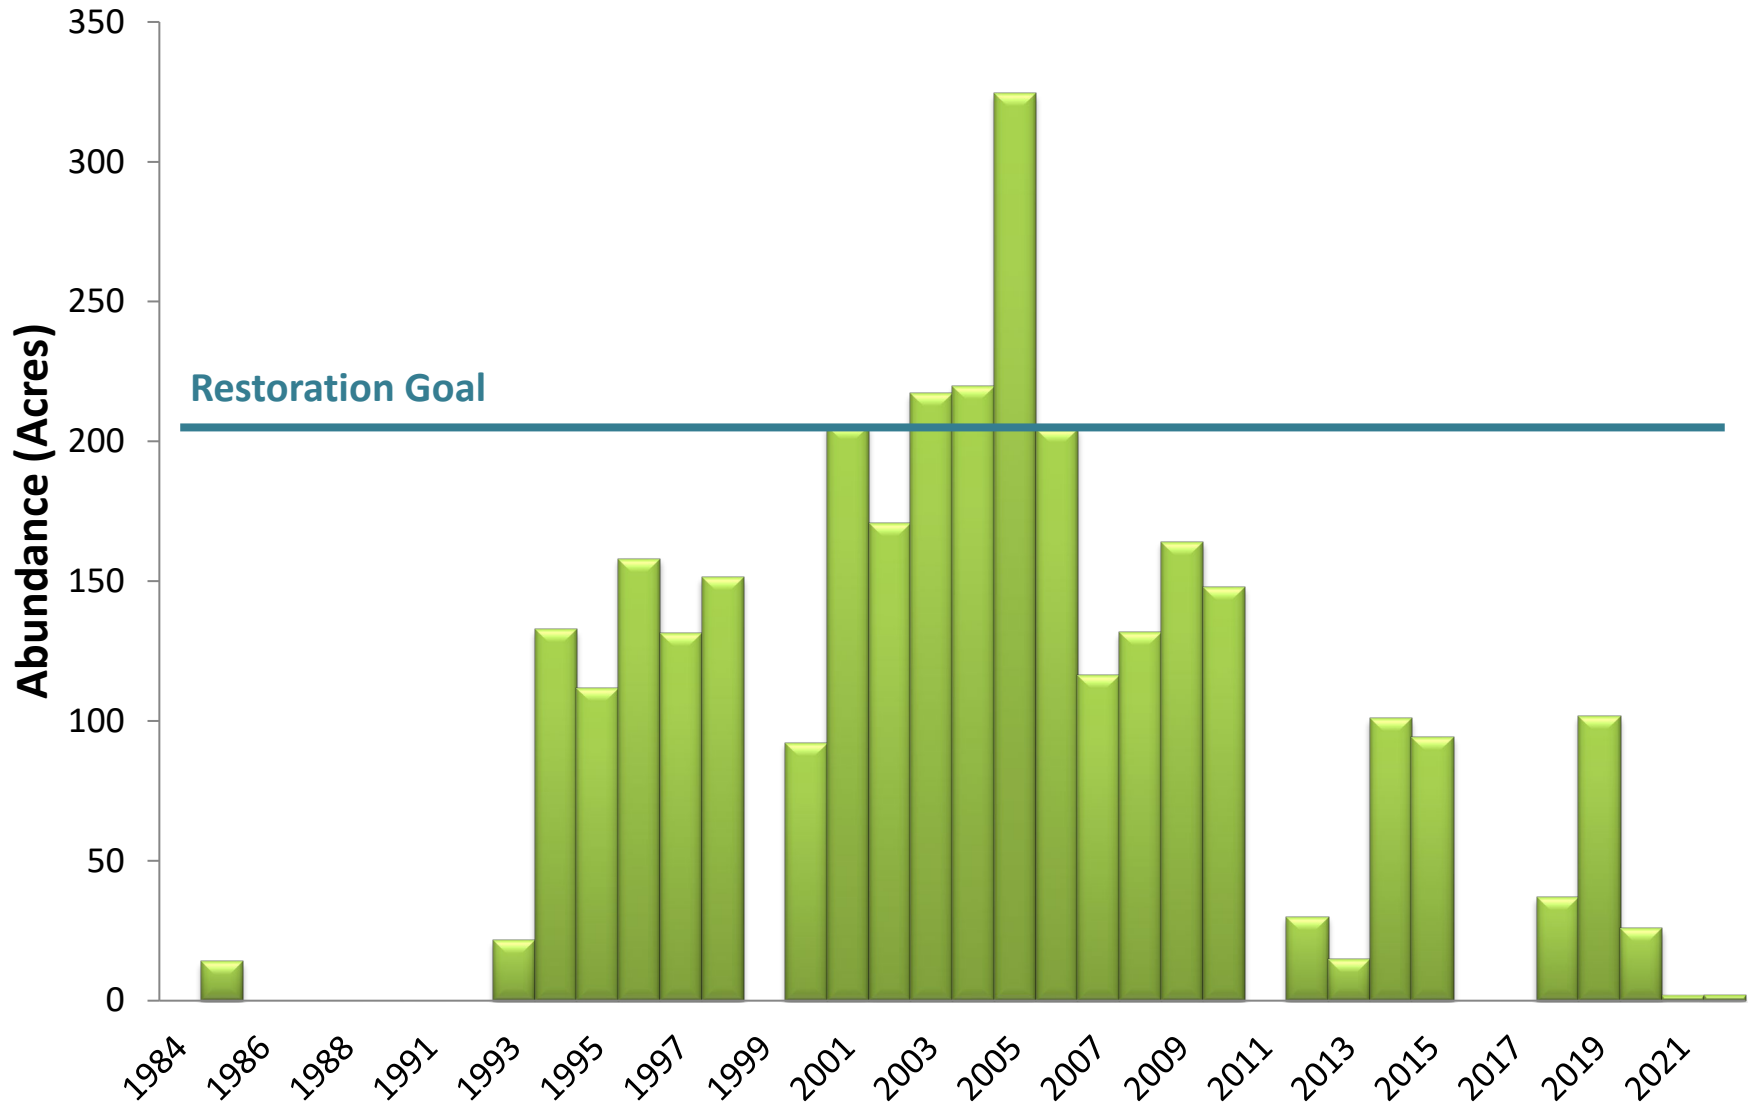

# Upper Patuxent River (Tidal Fresh)

No data for 1999, 2011